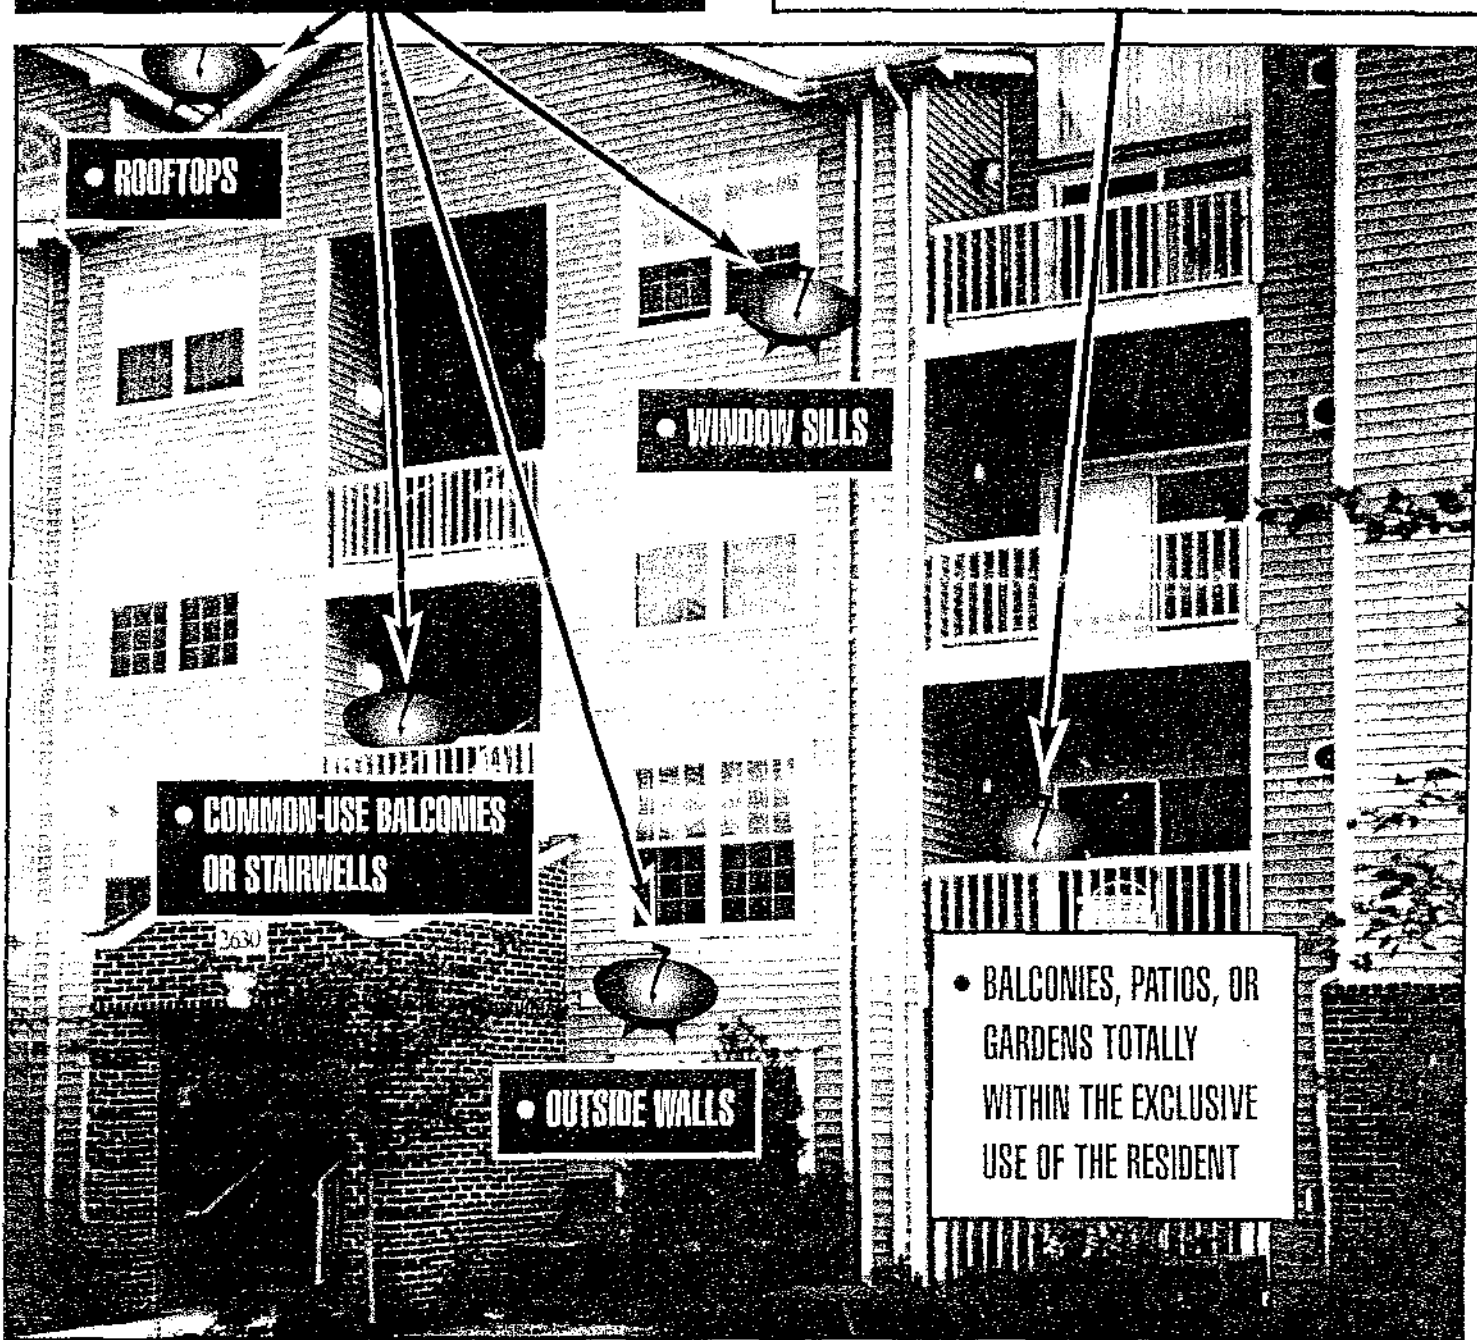

FCC RESTRICTIONS

ON THE PLACEMENT OF SATELLITE DISHES
1 METER OR LESS (PIZZA-STYLE)

NAA

NMHC

ASHA

**OWNERS MAY PROHIBIT
PLACEMENT ON:**

**OWNERS MAY NOT
UNREASONABLY PROHIBIT
PLACEMENT ON:**

**NOTE: NO HOLES MAY BE DRILLED IN OUTSIDE WALLS, ROOF, OR WINDOWS.
NO HOLES MAY BE DRILLED IN A BALCONY RAILING. NO PART OF THE DISH OR
ANTENNA CAN EXTEND BEYOND THE BALCONY RAILING LINE.**